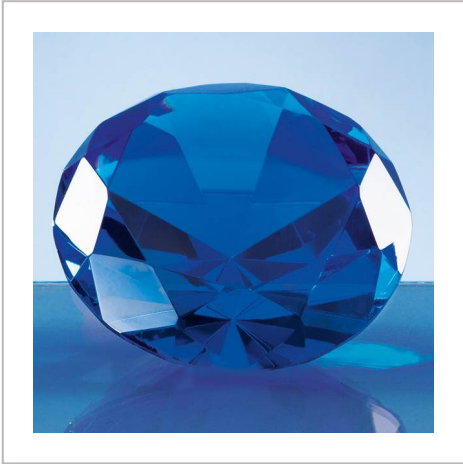

Optical Crystal Blue Diamond Paperweight

8CM OPTICAL CRYSTAL BLUE DIAMOND PAPERWEIGHT

METHOD	Engraved
PRINT AREA	40mm Dia
MATERIAL	Glass
COLOURS	Blue
SIZE	H50, D80
AWARD PACKAGING	Foam Lined Boxes
WEIGHT	1.3KG
MOQ	1
CARTON QUANTITY	15
CARTON WEIGHT	20KG
CARTON DIMENSIONS	61cm x 46cm x 46cm