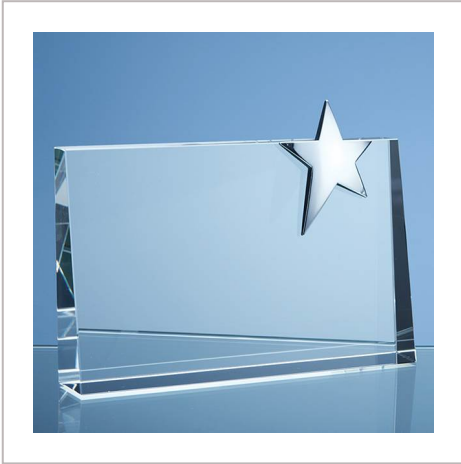

Crystal Horizontal Rectangle With Silver Star

20CM OPTICAL CRYSTAL HORIZONTAL RECTANGLE WITH SILVER STAR

METHOD	Engraved
PRINT AREA	H110, W110
MATERIAL	Glass
COLOURS	Clear/Silver
SIZE	H150, W200, D40
AWARD PACKAGING	Foam Lined Boxes
WEIGHT	1.3KG
MOQ	1
CARTON QUANTITY	15
CARTON WEIGHT	20KG
CARTON DIMENSIONS	61cm x 46cm x 46cm