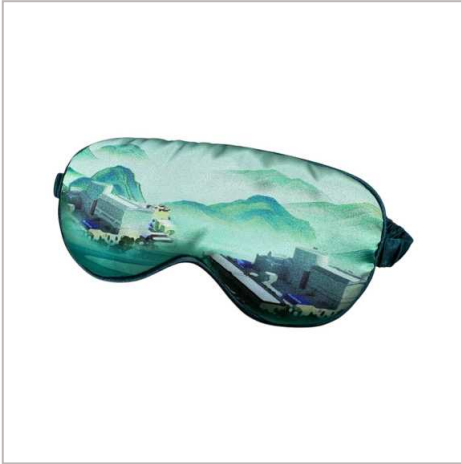

Premium Full Colour Eye Mask

INDULGE IN ULTIMATE COMFORT AND STYLE WITH OUR PREMIUM FULL COLOUR EYE MASK. MADE FROM HIGH-QUALITY, SILKY-SOFT FABRIC, THIS MASK OFFERS A LUXURIOUS FEEL AGAINST THE SKIN WHILE EFFECTIVELY BLOCKING OUT LIGHT FOR UNINTERRUPTED SLEEP. THIS EYE MASK IS PRINTED FULL COLOUR, ALLOWING YOU TO SHOWCASE YOUR BRAND AND MAKE A LASTING IMPRESSION. THE COLOUR MATCHED ELASTICATED STRAP OFFERS A SNUG, COMFORTABLE FIT THAT SUITS ALL HEAD SIZES, ENSURING IT STAYS IN PLACE WITHOUT CAUSING DISCOMFORT. PERFECT FOR TRAVEL, MEDITATION, OR RELAXATION AT HOME, THIS PREMIUM EYE MASK COMBINES FUNCTION WITH A SLEEK, POLISHED LOOK, MAKING IT AN IDEAL GIFT OR PROMOTIONAL ITEM FOR THOSE WHO VALUE QUALITY AND COMFORT.

MATERIAL	Imitation Silk and Polyester cotton inner
COLOURS	Choice of 43 standard colours
BRANDING METHOD	Full colour print
FITTING	Colour matched Elasticated Strap
SIZE	205mm x 95mm
PRINT AREA	205mm x 95mm
UNIT WEIGHT	0.0351kg (based on Full colour print)
MOQ	100
PACKING	Individually poly bagged
CARTON QUANTITY	500pcs
CARTON WEIGHT	18kg (based on Full colour print)
CARTON DIMENSIONS	68x43x30cm
ARTWORK	Required in any vectorised file format
PRODUCTION PROOF	Visuals supplied within 24 hours
PRE PRODUCTION SAMPLE	Approx 2 weeks from artwork approval
BULK TURNAROUND	Approx 4 weeks from artwork approval
COMMODITY CODE	6117809000
COUNTRY OF MANUFACTURE	China